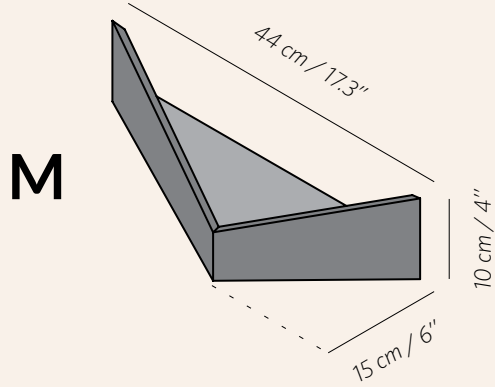

# PELICAN

PE- S / M / L -

- WLN Walnut Pelican shelf
- OAK Oak Pelican shelf
- WHT White Pelican shelf
- BLK Black Pelican shelf
- GRY Grey Pelican shelf - RAL 7040

- Plywood and lacquered steel
- Hidden hooks PE-S/M (x2)
- Hidden hooks PE-L (x3)
- Matte finish
- Clean with damp cloth
- Easily assembled
- Load capacity: 30kg pr. shelf

UU PE-S/M (x2) - L (x3)

- △ PE-S 0.70 Kg / 1.5 lbs
- △ PE-M 0.80 Kg / 1.9 lbs
- △ PE-L 1.1 Kg / 2.5 lbs

- ☰ PE-S 1.2 Kg / 2.7 lbs  
31 x 23 x 13H cm / 12.2" x 9" x 5"H
- ☰ PE-M 1.4 Kg / 3 lbs  
44 x 24 x 13H cm / 17.3" x 9.4" x 5"H
- ☰ PE-L 1.6 Kg / 3.5 lbs  
57 x 25 x 13H cm / 22.5" x 9.8" x 5"H