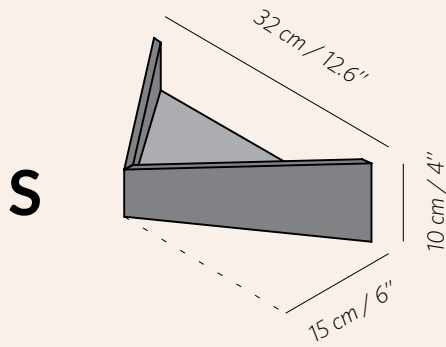

# PELICAN

PE- S / M / L -

- WLN Walnut Pelican shelf
- OAK Oak Pelican shelf
- WHT White Pelican shelf
- BLK Black Pelican shelf
- GRY Grey Pelican shelf - RAL 7040

- Plywood and lacquered steel
- Hidden hooks PE-S/M (x2)
- Hidden hooks PE-L (x3)
- Matte finish
- Clean with damp cloth
- Easily assembled
- Load capacity: 30kg pr. shelf

UU PE-S/M (x2) - L (x3)

- △ PE-S 0.70 Kg / 1.5 lbs
- △ PE-M 0.80 Kg / 1.9 lbs
- △ PE-L 1.1 Kg / 2.5 lbs

- ☰ PE-S 1.2 Kg / 2.7 lbs  
31 x 23 x 13H cm / 12.2" x 9" x 5"H
- ☰ PE-M 1.4 Kg / 3 lbs  
44 x 24 x 13H cm / 17.3" x 9.4" x 5"H
- ☰ PE-L 1.6 Kg / 3.5 lbs  
57 x 25 x 13H cm / 22.5" x 9.8" x 5"H