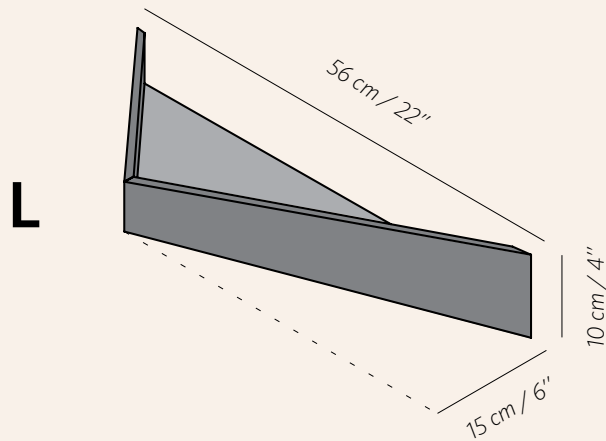

# PELICAN

PE- S / M / L -

- WLN Walnut Pelican shelf
- OAK Oak Pelican shelf
- WHT White Pelican shelf
- BLK Black Pelican shelf
- GRY Grey Pelican shelf - RAL 7040

- Plywood and lacquered steel
- Hidden hooks PE-S/M (x2)
- Hidden hooks PE-L (x3)
- Matte finish
- Clean with damp cloth
- Easily assembled
- Load capacity: 30kg pr. shelf

UU PE-S/M (x2) - L (x3)

- △ PE-S 0.70 Kg / 1.5 lbs
- △ PE-M 0.80 Kg / 1.9 lbs
- △ PE-L 1.1 Kg / 2.5 lbs

- ☰ PE-S 1.2 Kg / 2.7 lbs  
31 x 23 x 13H cm / 12.2" x 9" x 5"H
- ☰ PE-M 1.4 Kg / 3 lbs  
44 x 24 x 13H cm / 17.3" x 9.4" x 5"H
- ☰ PE-L 1.6 Kg / 3.5 lbs  
57 x 25 x 13H cm / 22.5" x 9.8" x 5"H