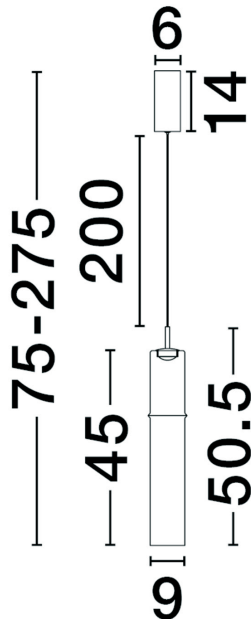

NOVA LUCE

PRODUCT DATASHEET

Version: 001

PRODUCT PHOTOGRAPH

TECHNICAL DRAWING

GENERAL INFORMATION

Product Code	9009166
Collection	Decorative
Product Category	Pendant
Product Family	SANO
Mounting Location	Pendant
Application Environment	indoor
Specifications	N/A

DIMENSION & WEIGHT

LxWxH (cm)	D: 9 H: 275
Cut out (cm)	N/A
Weight (Kgr)	N/A

MATERIAL & COLOR

Product Color	Glossy Brushed Gold
Body Material	Cognac Color Glass

APPLICATION & MOUNTING

Ambient Working Temp.	Max 40 oC
Type of Protection	IP20
Dimmable	No
Type of Dimming	N/A
Mounting type	Surface
Mounting Depth (cm)	N/A
Led Module Replaceable	No
Light Source	LED

Power (Nominal)	3W
Input voltage (Nominal)	220-240V
Mains Frequency	50/60Hz

PHOTOMETRICAL DATA

Luminous Flux	180lm
Color Temperature	3000K
Light Color (Designation)	Warm White

WARRANTY

Warranty	3 Years
----------	----------------