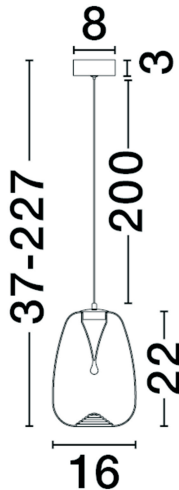

NOVA LUCE

PRODUCT DATASHEET

Version: 001

PRODUCT PHOTOGRAPH

TECHNICAL DRAWING

GENERAL INFORMATION

Product Code	9009172
Collection	Decorative
Product Category	Pendant
Product Family	SANO
Mounting Location	Pendant
Application Environment	indoor
Specifications	N/A

DIMENSION & WEIGHT

LxWxH (cm)	L: 94 W: 8 H: 275
Cut out (cm)	N/A
Weight (Kgr)	N/A

MATERIAL & COLOR

Product Color	Glossy Brushed Gold
Body Material	Cognac Color Glass

APPLICATION & MOUNTING

Ambient Working Temp.	Max 40 oC
Type of Protection	IP20
Dimmable	Yes
Type of Dimming	N/A
Mounting type	Surface
Mounting Depth (cm)	N/A
Led Module Replaceable	No
Light Source	LED

Power (Nominal)	18W
Input voltage (Nominal)	220-240V
Mains Frequency	50/60Hz

PHOTOMETRICAL DATA

Luminous Flux	1080lm
Color Temperature	3000K
Light Color (Designation)	Warm White

WARRANTY

Warranty	3 Years
----------	----------------