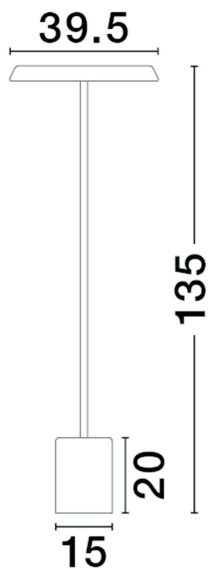

NOVA LUCE

PRODUCT DATASHEET

Version: 001

PRODUCT PHOTOGRAPH

TECHNICAL DRAWING

GENERAL INFORMATION

Product Code	9695325
Collection	Decorative
Product Category	Pendant
Product Family	OPHELIA
Mounting Location	Pendant
Application Environment	indoor
Specifications	N/A

DIMENSION & WEIGHT

LxWxH (cm)	D: 39.5 H: 135
Cut out (cm)	N/A
Weight (Kgr)	N/A

MATERIAL & COLOR

Product Color	Matt White & Veneer
Body Material	Metal & Acrylic

APPLICATION & MOUNTING

Ambient Working Temp.	Max 40 oC
Type of Protection	IP20
Dimmable	No
Type of Dimming	N/A
Mounting type	Surface
Mounting Depth (cm)	N/A
Led Module Replaceable	No
Light Source	LED

Power (Nominal)	27W
Input voltage (Nominal)	220-240V
Mains Frequency	50/60Hz

PHOTOMETRICAL DATA

Luminous Flux	2199lm
Color Temperature	3000K
Light Color (Designation)	Warm White

WARRANTY

Warranty	3 Years
----------	----------------