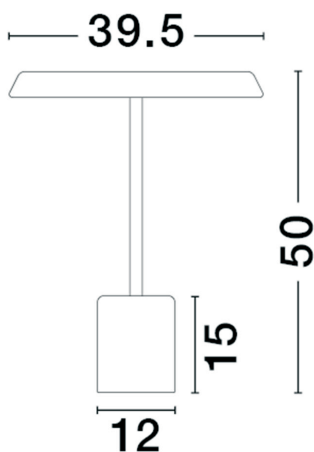

NOVA LUCE

PRODUCT DATASHEET

Version: 001

PRODUCT PHOTOGRAPH

TECHNICAL DRAWING

GENERAL INFORMATION

Product Code	9695323
Collection	Decorative
Product Category	table
Product Family	OPHELIA
Mounting Location	table
Application Environment	indoor
Specifications	N/A

DIMENSION & WEIGHT

LxWxH (cm)	D: 39.5 H: 50
Cut out (cm)	N/A
Weight (Kgr)	N/A

MATERIAL & COLOR

Product Color	Matt White & Veneer
Body Material	Metal & Acrylic

APPLICATION & MOUNTING

Ambient Working Temp.	Max 40 oC
Type of Protection	IP20
Dimmable	No
Type of Dimming	N/A
Mounting type	table
Mounting Depth (cm)	N/A
Led Module Replaceable	No
Light Source	LED

Power (Nominal)	17W
Input voltage (Nominal)	220-240V
Mains Frequency	50/60Hz

PHOTOMETRICAL DATA

Luminous Flux	1156lm
Color Temperature	3000K
Light Color (Designation)	Warm White

WARRANTY

Warranty	3 Years
----------	----------------