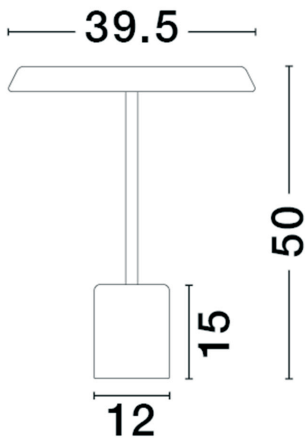

NOVA LUCE

PRODUCT DATASHEET

Version: 001

PRODUCT PHOTOGRAPH

TECHNICAL DRAWING

GENERAL INFORMATION

Product Code	9695322
Collection	Decorative
Product Category	table
Product Family	OPHELIA
Mounting Location	table
Application Environment	indoor
Specifications	N/A

DIMENSION & WEIGHT

LxWxH (cm)	D: 39.5 H: 50
Cut out (cm)	N/A
Weight (Kgr)	N/A

MATERIAL & COLOR

Product Color	Matt Black & Veneer
Body Material	Metal & Acrylic

APPLICATION & MOUNTING

Ambient Working Temp.	Max 40 oC
Type of Protection	IP20
Dimmable	No
Type of Dimming	N/A
Mounting type	table
Mounting Depth (cm)	N/A
Led Module Replaceable	No
Light Source	LED

Power (Nominal)	17W
Input voltage (Nominal)	220-240V
Mains Frequency	50/60Hz

PHOTOMETRICAL DATA

Luminous Flux	1156lm
Color Temperature	3000K
Light Color (Designation)	Warm White

WARRANTY

Warranty	3 Years
----------	----------------