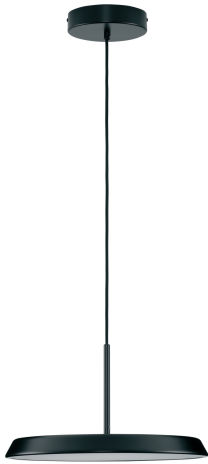

NOVA LUCE

PRODUCT DATASHEET

Version: 001

PRODUCT PHOTOGRAPH

TECHNICAL DRAWING

GENERAL INFORMATION

Product Code	9695320
Collection	Decorative
Product Category	Pendant
Product Family	OPHELIA
Mounting Location	Pendant
Application Environment	indoor
Specifications	N/A

DIMENSION & WEIGHT

LxWxH (cm)	D: 39.5 H: 135
Cut out (cm)	N/A
Weight (Kgr)	N/A

MATERIAL & COLOR

Product Color	Matt Black & Veneer
Body Material	Metal & Acrylic

APPLICATION & MOUNTING

Ambient Working Temp.	Max 40 oC
Type of Protection	IP20
Dimmable	No
Type of Dimming	N/A
Mounting type	Surface
Mounting Depth (cm)	N/A
Led Module Replaceable	No
Light Source	LED

Power (Nominal)	27W
Input voltage (Nominal)	220-240V
Mains Frequency	50/60Hz

PHOTOMETRICAL DATA

Luminous Flux	2205lm
Color Temperature	3000K
Light Color (Designation)	Warm White

WARRANTY

Warranty	3 Years
----------	----------------