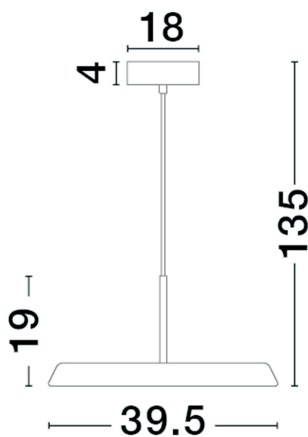

NOVA LUCE

PRODUCT DATASHEET

Version: 001

PRODUCT PHOTOGRAPH

TECHNICAL DRAWING

GENERAL INFORMATION

Product Code	9695320
Collection	Decorative
Product Category	Pendant
Product Family	OPHELIA
Mounting Location	Pendant
Application Environment	indoor
Specifications	N/A

DIMENSION & WEIGHT

LxWxH (cm)	D: 39.5 H: 135
Cut out (cm)	N/A
Weight (Kgr)	N/A

MATERIAL & COLOR

Product Color	Matt Black & Veneer
Body Material	Metal & Acrylic

APPLICATION & MOUNTING

Ambient Working Temp.	Max 40 oC
Type of Protection	IP20
Dimmable	No
Type of Dimming	N/A
Mounting type	Surface
Mounting Depth (cm)	N/A
Led Module Replaceable	No
Light Source	LED

Power (Nominal)	27W
Input voltage (Nominal)	220-240V
Mains Frequency	50/60Hz

PHOTOMETRICAL DATA

Luminous Flux	2205lm
Color Temperature	3000K
Light Color (Designation)	Warm White

WARRANTY

Warranty	3 Years
----------	----------------