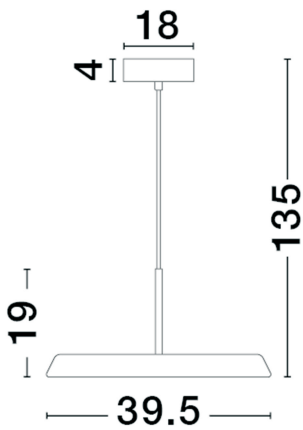

NOVA LUCE

PRODUCT DATASHEET

Version: 001

PRODUCT PHOTOGRAPH

TECHNICAL DRAWING

GENERAL INFORMATION

Product Code	9695321
Collection	Decorative
Product Category	Pendant
Product Family	OPHELIA
Mounting Location	Pendant
Application Environment	indoor
Specifications	N/A

DIMENSION & WEIGHT

LxWxH (cm)	D: 39.5 H: 135
Cut out (cm)	N/A
Weight (Kgr)	N/A

MATERIAL & COLOR

Product Color	Matt White & Veneer
Body Material	Metal & Acrylic

APPLICATION & MOUNTING

Ambient Working Temp.	Max 40 oC
Type of Protection	IP20
Dimmable	No
Type of Dimming	N/A
Mounting type	Surface
Mounting Depth (cm)	N/A
Led Module Replaceable	No
Light Source	LED

Power (Nominal)	27W
Input voltage (Nominal)	220-240V
Mains Frequency	50/60Hz

PHOTOMETRICAL DATA

Luminous Flux	2205lm
Color Temperature	3000K
Light Color (Designation)	Warm White

WARRANTY

Warranty	3 Years
----------	----------------