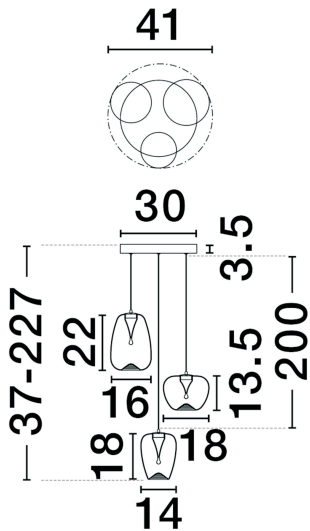

NOVA LUCE

PRODUCT DATASHEET

Version: 001

PRODUCT PHOTOGRAPH

TECHNICAL DRAWING

GENERAL INFORMATION

Product Code	9009176
Collection	Decorative
Product Category	Pendant
Product Family	OBLO
Mounting Location	Pendant
Application Environment	indoor
Specifications	N/A

DIMENSION & WEIGHT

LxWxH (cm)	D: 41 H: 227
Cut out (cm)	N/A
Weight (Kgr)	N/A

MATERIAL & COLOR

Product Color	Matt Black
Body Material	Metal Base & Smoky Glass

APPLICATION & MOUNTING

Ambient Working Temp.	Max 40 oC
Type of Protection	IP20
Dimmable	No
Type of Dimming	N/A
Mounting type	Surface
Mounting Depth (cm)	N/A
Led Module Replaceable	No
Light Source	LED

Power (Nominal)	10W
Input voltage (Nominal)	220-240V
Mains Frequency	50/60Hz

PHOTOMETRICAL DATA

Luminous Flux	600lm
Color Temperature	3000K
Light Color (Designation)	Warm White

WARRANTY

Warranty	3 Years
----------	----------------