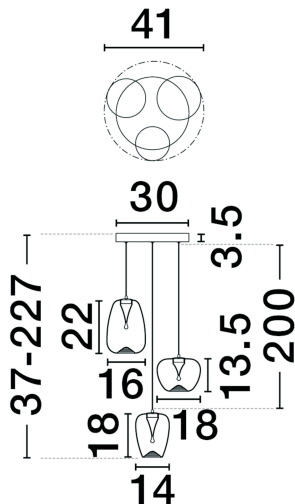

NOVA LUCE

PRODUCT DATASHEET

Version: 001

PRODUCT PHOTOGRAPH

TECHNICAL DRAWING

GENERAL INFORMATION

Product Code	9009177
Collection	Decorative
Product Category	Pendant
Product Family	OBLO
Mounting Location	Pendant
Application Environment	indoor
Specifications	N/A

DIMENSION & WEIGHT

LxWxH (cm)	D: 41 H: 227
Cut out (cm)	N/A
Weight (Kgr)	N/A

MATERIAL & COLOR

Product Color	Matt Black
Body Material	Amber Color Glass

APPLICATION & MOUNTING

Ambient Working Temp.	Max 40 oC
Type of Protection	IP20
Dimmable	No
Type of Dimming	N/A
Mounting type	Surface
Mounting Depth (cm)	N/A
Led Module Replaceable	No
Light Source	LED

Power (Nominal)	10W
Input voltage (Nominal)	220-240V
Mains Frequency	50/60Hz

PHOTOMETRICAL DATA

Luminous Flux	650lm
Color Temperature	3000K
Light Color (Designation)	Warm White

WARRANTY

Warranty	3 Years
----------	----------------