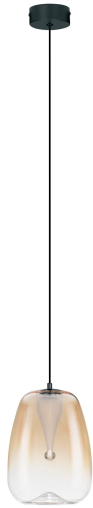

NOVA LUCE

PRODUCT DATASHEET

Version: 001

PRODUCT PHOTOGRAPH

TECHNICAL DRAWING

GENERAL INFORMATION

Product Code	9009173
Collection	Decorative
Product Category	Pendant
Product Family	OBLO
Mounting Location	Pendant
Application Environment	indoor
Specifications	N/A

DIMENSION & WEIGHT

LxWxH (cm)	D: 16 H: 227
Cut out (cm)	N/A
Weight (Kgr)	N/A

MATERIAL & COLOR

Product Color	Matt Black
Body Material	Amber Color Glass

APPLICATION & MOUNTING

Ambient Working Temp.	Max 40 oC
Type of Protection	IP20
Dimmable	No
Type of Dimming	N/A
Mounting type	Surface
Mounting Depth (cm)	N/A
Led Module Replaceable	No
Light Source	LED

Power (Nominal)	3W
Input voltage (Nominal)	220-240V
Mains Frequency	50/60Hz

PHOTOMETRICAL DATA

Luminous Flux	195lm
Color Temperature	3000K
Light Color (Designation)	Warm White

WARRANTY

Warranty	3 Years
----------	----------------