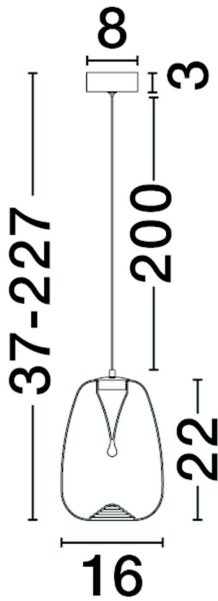

NOVA LUCE

PRODUCT DATASHEET

Version: 001

PRODUCT PHOTOGRAPH

TECHNICAL DRAWING

GENERAL INFORMATION

Product Code	9009173
Collection	Decorative
Product Category	Pendant
Product Family	OBLO
Mounting Location	Pendant
Application Environment	indoor
Specifications	N/A

DIMENSION & WEIGHT

LxWxH (cm)	D: 16 H: 227
Cut out (cm)	N/A
Weight (Kgr)	N/A

MATERIAL & COLOR

Product Color	Matt Black
Body Material	Amber Color Glass

APPLICATION & MOUNTING

Ambient Working Temp.	Max 40 oC
Type of Protection	IP20
Dimmable	No
Type of Dimming	N/A
Mounting type	Surface
Mounting Depth (cm)	N/A
Led Module Replaceable	No
Light Source	LED

Power (Nominal)	3W
Input voltage (Nominal)	220-240V
Mains Frequency	50/60Hz

PHOTOMETRICAL DATA

Luminous Flux	195lm
Color Temperature	3000K
Light Color (Designation)	Warm White

WARRANTY

Warranty	3 Years
----------	----------------