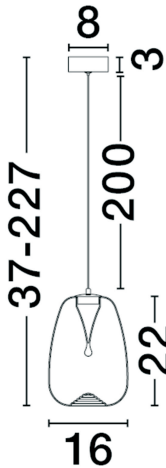

## PRODUCT PHOTOGRAPH

## TECHNICAL DRAWING

## DIMENSION & WEIGHT

LxWxH (cm)	D: 16 H: 227
Cut out (cm)	N/A
Weight (Kgr)	N/A