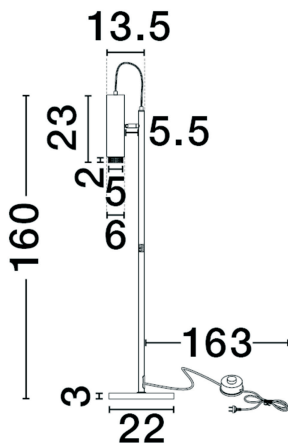

NOVA LUCE

PRODUCT DATASHEET

Version: 001

PRODUCT PHOTOGRAPH

TECHNICAL DRAWING

GENERAL INFORMATION

Product Code	9011411
Collection	Decorative
Product Category	floor
Product Family	NESSI
Mounting Location	floor
Application Environment	indoor
Specifications	N/A

DIMENSION & WEIGHT

LxWxH (cm)	D1:6 D2: 22 H:160
Cut out (cm)	N/A
Weight (Kgr)	N/A

MATERIAL & COLOR

Product Color	Sandy Black & Gold
Body Material	Aluminium

APPLICATION & MOUNTING

Ambient Working Temp.	Max 40 oC
Type of Protection	IP20
Dimmable	No
Type of Dimming	N/A
Mounting type	floor
Mounting Depth (cm)	N/A
Led Module Replaceable	Yes
Light Source	LED

Power (Nominal)	MR16/GU10 1x10W
Input voltage (Nominal)	100-240V
Mains Frequency	50/60Hz

PHOTOMETRICAL DATA

Luminous Flux	Depend on lamp
Color Temperature	Depend on lamp
Light Color (Designation)	Depend on lamp