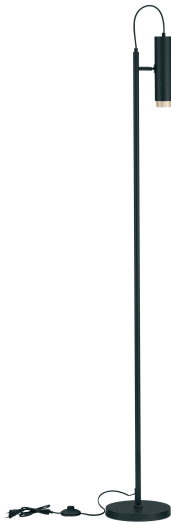

NOVA LUCE

PRODUCT DATASHEET

Version: 001

PRODUCT PHOTOGRAPH

TECHNICAL DRAWING

GENERAL INFORMATION

Product Code	9011411
Collection	Decorative
Product Category	floor
Product Family	NESSI
Mounting Location	floor
Application Environment	indoor
Specifications	N/A

DIMENSION & WEIGHT

LxWxH (cm)	D1:6 D2: 22 H:160
Cut out (cm)	N/A
Weight (Kgr)	N/A

MATERIAL & COLOR

Product Color	Sandy Black & Gold
Body Material	Aluminium

APPLICATION & MOUNTING

Ambient Working Temp.	Max 40 oC
Type of Protection	IP20
Dimmable	No
Type of Dimming	N/A
Mounting type	floor
Mounting Depth (cm)	N/A
Led Module Replaceable	Yes
Light Source	LED