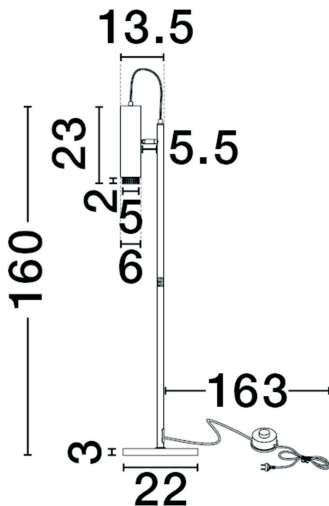

NOVA LUCE

PRODUCT DATASHEET

Version: 001

PRODUCT PHOTOGRAPH

TECHNICAL DRAWING

GENERAL INFORMATION

Product Code	9011410
Collection	Decorative
Product Category	floor
Product Family	NESSI
Mounting Location	floor
Application Environment	indoor
Specifications	N/A

DIMENSION & WEIGHT

LxWxH (cm)	D1:6 D2: 22 H:160
Cut out (cm)	N/A
Weight (Kgr)	N/A

MATERIAL & COLOR

Product Color	Sandy White & Black
Body Material	Aluminium

APPLICATION & MOUNTING

Ambient Working Temp.	Max 40 oC
Type of Protection	IP20
Dimmable	No
Type of Dimming	N/A
Mounting type	floor
Mounting Depth (cm)	N/A
Led Module Replaceable	Yes
Light Source	LED

Power (Nominal)	MR16/GU10 1x10W
Input voltage (Nominal)	100-240V
Mains Frequency	50/60Hz

PHOTOMETRICAL DATA

Luminous Flux	Depend on lamp
Color Temperature	Depend on lamp
Light Color (Designation)	Depend on lamp