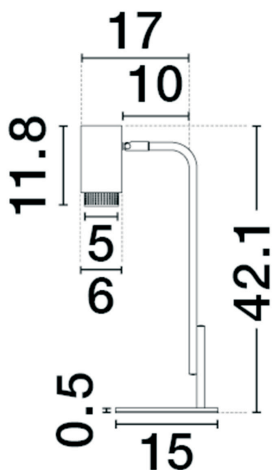

NOVA LUCE

PRODUCT DATASHEET

Version: 001

PRODUCT PHOTOGRAPH

TECHNICAL DRAWING

GENERAL INFORMATION

| | |
|-------------------------|------------|
| Product Code | 9011408 |
| Collection | Decorative |
| Product Category | table |
| Product Family | NESSI |
| Mounting Location | table |
| Application Environment | indoor |
| Specifications | N/A |

DIMENSION & WEIGHT

| | |
|--------------|-------------------------|
| LxWxH (cm) | D1:6 D2:15 W:17 H: 42.1 |
| Cut out (cm) | N/A |
| Weight (Kgr) | N/A |

MATERIAL & COLOR

| | |
|---------------|---------------------|
| Product Color | Sandy White & Black |
| Body Material | Aluminium |

| | |
|-------------------------|------------------------|
| Power (Nominal) | MR16/GU10 1x10W |
| Input voltage (Nominal) | 100-240V |
| Mains Frequency | 50/60Hz |

PHOTOMETRICAL DATA

| | |
|---------------------------|-----------------------|
| Luminous Flux | Depend on lamp |
| Color Temperature | Depend on lamp |
| Light Color (Designation) | Depend on lamp |