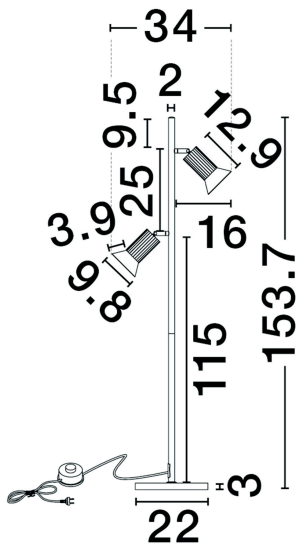

NOVA LUCE

PRODUCT DATASHEET

Version: 001

PRODUCT PHOTOGRAPH

TECHNICAL DRAWING

GENERAL INFORMATION

Product Code	9011450
Collection	Decorative
Product Category	floor
Product Family	LUVIA
Mounting Location	floor
Application Environment	indoor
Specifications	N/A

DIMENSION & WEIGHT

LxWxH (cm)	D: 9.8 H: 153.7
Cut out (cm)	N/A
Weight (Kgr)	N/A

MATERIAL & COLOR

Product Color	Oxide Gold & Black
Body Material	Aluminium

APPLICATION & MOUNTING

Ambient Working Temp.	Max 40 oC
Type of Protection	IP20
Dimmable	No
Type of Dimming	N/A
Mounting type	floor
Mounting Depth (cm)	N/A
Led Module Replaceable	Yes
Light Source	LED

Power (Nominal)	MR16/GU10 2x10W
Input voltage (Nominal)	100-240V
Mains Frequency	50/60Hz

PHOTOMETRICAL DATA

Luminous Flux	Depend on lamp
Color Temperature	Depend on lamp
Light Color (Designation)	Depend on lamp