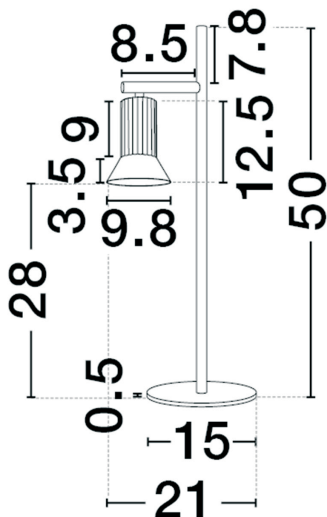

NOVA LUCE

PRODUCT DATASHEET

Version: 001

PRODUCT PHOTOGRAPH

TECHNICAL DRAWING

GENERAL INFORMATION

Product Code	9011448
Collection	Decorative
Product Category	table
Product Family	LUVIA
Mounting Location	table
Application Environment	indoor
Specifications	N/A

DIMENSION & WEIGHT

LxWxH (cm)	D: 9.8 W: 21 H: 50
Cut out (cm)	N/A
Weight (Kgr)	N/A

MATERIAL & COLOR

Product Color	Oxide Gold & Black
Body Material	Aluminium

APPLICATION & MOUNTING

Ambient Working Temp.	Max 40 oC
Type of Protection	IP20
Dimmable	No
Type of Dimming	N/A
Mounting type	table
Mounting Depth (cm)	N/A
Led Module Replaceable	Yes
Light Source	LED

Power (Nominal)	MR16/GU10 1x10W
Input voltage (Nominal)	100-240V
Mains Frequency	50/60Hz

PHOTOMETRICAL DATA

Luminous Flux	Depend on lamp
Color Temperature	Depend on lamp
Light Color (Designation)	Depend on lamp