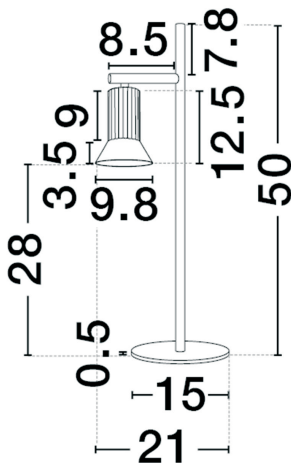

NOVA LUCE

PRODUCT DATASHEET

Version: 001

PRODUCT PHOTOGRAPH

TECHNICAL DRAWING

GENERAL INFORMATION

Product Code	9011449
Collection	Decorative
Product Category	table
Product Family	LUVIA
Mounting Location	table
Application Environment	indoor
Specifications	N/A

DIMENSION & WEIGHT

LxWxH (cm)	D: 9.8 W: 21 H: 50
Cut out (cm)	N/A
Weight (Kgr)	N/A

MATERIAL & COLOR

Product Color	Oxide Gold & Black
Body Material	Aluminium

APPLICATION & MOUNTING

Ambient Working Temp.	Max 40 oC
Type of Protection	IP20
Dimmable	No
Type of Dimming	N/A
Mounting type	table
Mounting Depth (cm)	N/A
Led Module Replaceable	Yes
Light Source	LED

Power (Nominal)	MR16/GU10 1x10W
Input voltage (Nominal)	100-240V
Mains Frequency	50/60Hz

PHOTOMETRICAL DATA

Luminous Flux	Depend on lamp
Color Temperature	Depend on lamp
Light Color (Designation)	Depend on lamp