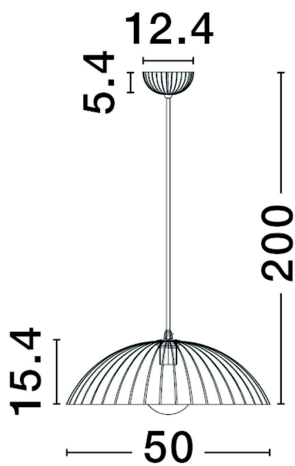

GENERAL INFORMATION

Product Code	9919114
Collection	Decorative
Product Category	Pendant
Product Family	AMMOS
Mounting Location	Pendant
Application Environment	indoor
Specifications	N/A

DIMENSION & WEIGHT

LxWxH (cm)	D: 50 H: 200
Cut out (cm)	N/A
Weight (Kgr)	N/A

MATERIAL & COLOR

Product Color	White
Body Material	Concrete

APPLICATION & MOUNTING

Ambient Working Temp.	Max 40 oC
Type of Protection	IP20
Dimmable	No
Type of Dimming	N/A
Mounting type	Surface
Mounting Depth (cm)	N/A
Led Module Replaceable	Yes
Light Source	LED

NOVA LUCE S.A

Schimatari Viotias
32009, Greece

+30 22620 58 121
+30 22620 56 743

info@novaluce.com
www.novaluce.com