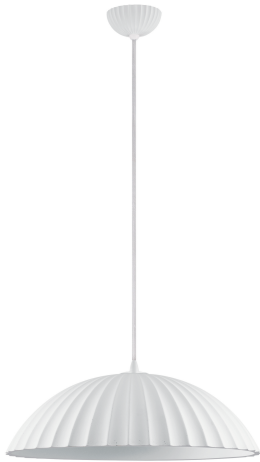

NOVA LUCE

PRODUCT DATASHEET

Version: 001

PRODUCT PHOTOGRAPH

TECHNICAL DRAWING