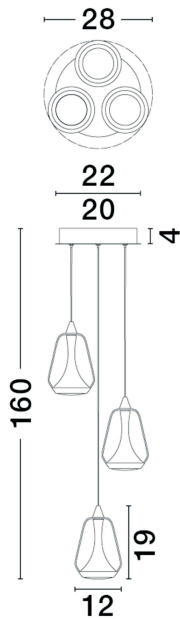

NOVA LUCE

PRODUCT DATASHEET

Version: 001

PRODUCT PHOTOGRAPH

TECHNICAL DRAWING

GENERAL INFORMATION

Product Code	9416968
Collection	Decorative
Product Category	Pendant
Product Family	ALISH
Mounting Location	Pendant
Application Environment	indoor
Specifications	N/A

DIMENSION & WEIGHT

LxWxH (cm)	D: 28 H: 160
Cut out (cm)	N/A
Weight (Kgr)	N/A

MATERIAL & COLOR

Product Color	Brass Gold
Body Material	Champaign Glass

APPLICATION & MOUNTING

Ambient Working Temp.	Max 40 oC
Type of Protection	IP20
Dimmable	Yes
Type of Dimming	Triac
Mounting type	Surface
Mounting Depth (cm)	N/A
Led Module Replaceable	No
Light Source	LED

Power (Nominal)	24W
Input voltage (Nominal)	220-240V
Mains Frequency	50/60Hz

PHOTOMETRICAL DATA

Luminous Flux	1299lm
Color Temperature	3000K
Light Color (Designation)	Warm White

WARRANTY

Warranty	3 Years
----------	----------------