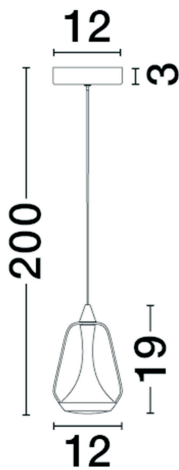

NOVA LUCE

PRODUCT DATASHEET

Version: 001

PRODUCT PHOTOGRAPH

TECHNICAL DRAWING

GENERAL INFORMATION

Product Code	9416965
Collection	Decorative
Product Category	Pendant
Product Family	ALISH
Mounting Location	Pendant
Application Environment	indoor
Specifications	N/A

DIMENSION & WEIGHT

LxWxH (cm)	D: 12 H: 200
Cut out (cm)	N/A
Weight (Kgr)	N/A

MATERIAL & COLOR

Product Color	Matt Black
Body Material	Metal Base & Smoky Glass

APPLICATION & MOUNTING

Ambient Working Temp.	Max 40 oC
Type of Protection	IP20
Dimmable	No
Type of Dimming	N/A
Mounting type	Surface
Mounting Depth (cm)	N/A
Led Module Replaceable	No
Light Source	LED

Power (Nominal)	8W
Input voltage (Nominal)	220-240V
Mains Frequency	50/60Hz

PHOTOMETRICAL DATA

Luminous Flux	330lm
Color Temperature	3000K
Light Color (Designation)	Warm White

WARRANTY

Warranty	3 Years
----------	----------------