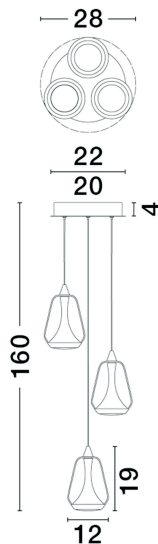

NOVA LUCE

PRODUCT DATASHEET

Version: 001

PRODUCT PHOTOGRAPH

TECHNICAL DRAWING

GENERAL INFORMATION

Product Code	9416967
Collection	Decorative
Product Category	Pendant
Product Family	ALISH
Mounting Location	Pendant
Application Environment	indoor
Specifications	N/A

DIMENSION & WEIGHT

LxWxH (cm)	D: 28 H: 160
Cut out (cm)	N/A
Weight (Kgr)	N/A

MATERIAL & COLOR

Product Color	Matt Black
Body Material	Metal Base & Smoky Glass

APPLICATION & MOUNTING

Ambient Working Temp.	Max 40 oC
Type of Protection	IP20
Dimmable	Yes
Type of Dimming	Triac
Mounting type	Surface
Mounting Depth (cm)	N/A
Led Module Replaceable	No
Light Source	LED

Power (Nominal)	24W
Input voltage (Nominal)	220-240V
Mains Frequency	50/60Hz

PHOTOMETRICAL DATA

Luminous Flux	990lm
Color Temperature	3000K
Light Color (Designation)	Warm White

WARRANTY

Warranty	3 Years
----------	----------------