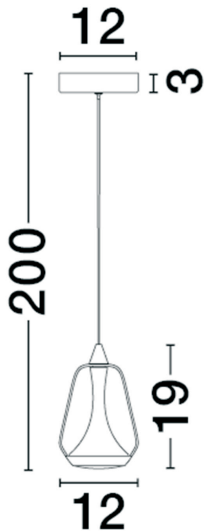

NOVA LUCE

PRODUCT DATASHEET

Version: 001

PRODUCT PHOTOGRAPH

TECHNICAL DRAWING

GENERAL INFORMATION

Product Code	9416966
Collection	Decorative
Product Category	Pendant
Product Family	ALISH
Mounting Location	Pendant
Application Environment	indoor
Specifications	N/A

DIMENSION & WEIGHT

LxWxH (cm)	D: 12 H: 200
Cut out (cm)	N/A
Weight (Kgr)	N/A

MATERIAL & COLOR

Product Color	Matt Black
Body Material	Metal Base Brass Gold Metal & Cham- paign Glass

APPLICATION & MOUNTING

Ambient Working Temp.	Max 40 oC
Type of Protection	IP20
Dimmable	No
Type of Dimming	N/A
Mounting type	Surface
Mounting Depth (cm)	N/A
Led Module Replaceable	No
Light Source	LED

Power (Nominal)	8W
Input voltage (Nominal)	220-240V
Mains Frequency	50/60Hz

PHOTOMETRICAL DATA

Luminous Flux	433lm
Color Temperature	3000K
Light Color (Designation)	Warm White

WARRANTY

Warranty	3 Years
----------	----------------