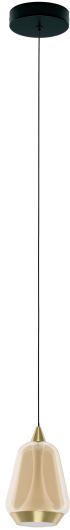

NOVA LUCE

PRODUCT DATASHEET

Version: 001

PRODUCT PHOTOGRAPH

TECHNICAL DRAWING

GENERAL INFORMATION

Product Code	9416966
Collection	Decorative
Product Category	Pendant
Product Family	ALISH
Mounting Location	Pendant
Application Environment	indoor
Specifications	N/A

DIMENSION & WEIGHT

LxWxH (cm)	D: 12 H: 200
Cut out (cm)	N/A
Weight (Kgr)	N/A

MATERIAL & COLOR

Product Color	Matt Black
Body Material	Metal Base Brass Gold Metal & Cham- paign Glass

APPLICATION & MOUNTING

Ambient Working Temp.	Max 40 oC
Type of Protection	IP20
Dimmable	No
Type of Dimming	N/A
Mounting type	Surface
Mounting Depth (cm)	N/A
Led Module Replaceable	No
Light Source	LED