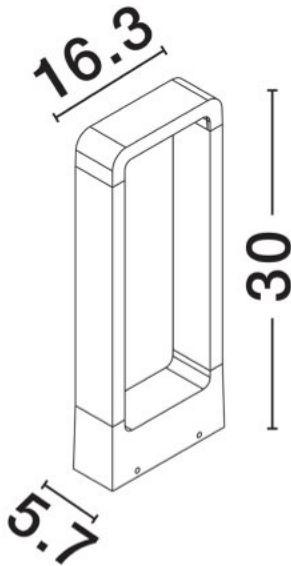

NOVA LUCE

PRODUCT DATASHEET

Version: 001

PRODUCT PHOTOGRAPH

GENERAL INFORMATION

Product Code	9176111
Collection	Outdoor
Product Category	Bollard
Product Family	Paul
Mounting Location	Ground
Application Environment	Outdoor
Specifications	Antisalt Protection

DIMENSION & WEIGHT

LxWxH (cm)	L: 16,6 W: 5,7 H: 30
Cut out (cm)	N/A
Weight (Kgr)	1.3

TECHNICAL DRAWING

MATERIAL & COLOR

Product Color	Black
Body Material	Aluminium

APPLICATION & MOUNTING

Ambient Working Temp.	Max 45 oC
Type of Protection	IP65
Dimmable	No
Type of Dimming (Optional)	N/A
Mounting type	Surface
Mounting Depth (cm)	N/A
Led Module Replaceable	No
Light Source	LED

Power (Nominal)	7 W
Input voltage (Nominal)	220-240Vac
Mains Frequency	50/60Hz

PHOTOMETRICAL DATA

Luminous Flux	369 lm
Color Temperature	3000 K
Light Color (Designation)	Warm White

WARRANTY

Warranty	3 Years
----------	----------------