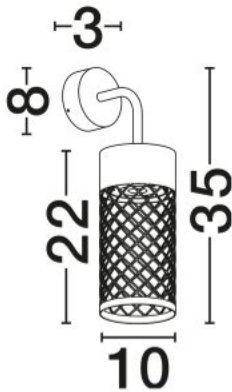

NOVA LUCE

PRODUCT DATASHEET

Version: 001

PRODUCT PHOTOGRAPH

TECHNICAL DRAWING

GENERAL INFORMATION

Product Code	9060321
Collection	Outdoor
Product Category	Wall
Product Family	Motley
Mounting Location	Wall
Application Environment	Outdoor
Specifications	N/A

DIMENSION & WEIGHT

LxWxH (cm)	D:10 H:35 cm
Cut out (cm)	N/A
Weight (Kgr)	0

MATERIAL & COLOR

Product Color	Corten
Body Material	Aluminium & Metal

APPLICATION & MOUNTING

Ambient Working Temp.	Max 45 oC
Type of Protection	IP65
Dimmable	No
Type of Dimming	N/A
Mounting type	Surface
Mounting Depth (cm)	N/A
Led Module Replaceable	No
Light Source	LED

Power (Nominal)	9w
Input voltage (Nominal)	220-240Vac
Mains Frequency	50/60Hz

PHOTOMETRICAL DATA

Luminus Flux	395lm
Color Temperature	3000K
Light Color (Designation)	Warm White

WARRANTY

Warranty	3 Years
----------	----------------