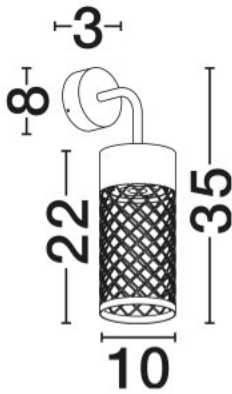

NOVA LUCE

PRODUCT DATASHEET

Version: 001

PRODUCT PHOTOGRAPH

TECHNICAL DRAWING

GENERAL INFORMATION

Product Code	9060320
Collection	Outdoor
Product Category	Wall
Product Family	Motley
Mounting Location	Wall
Application Environment	Outdoor
Specifications	N/A

DIMENSION & WEIGHT

LxWxH (cm)	D:10 H:35 cm
Cut out (cm)	N/A
Weight (Kgr)	0

MATERIAL & COLOR

Product Color	Sandy Black
Body Material	Aluminium & Metal

APPLICATION & MOUNTING

Ambient Working Temp.	Max 45 oC
Type of Protection	IP65
Dimmable	No
Type of Dimming	N/A
Mounting type	Surface
Mounting Depth (cm)	N/A
Led Module Replaceable	No
Light Source	LED

Power (Nominal)	9w
Input voltage (Nominal)	220-240Vac
Mains Frequency	50/60Hz

PHOTOMETRICAL DATA

Luminus Flux	395lm
Color Temperature	3000K
Light Color (Designation)	Warm White

WARRANTY

Warranty	3 Years
----------	----------------