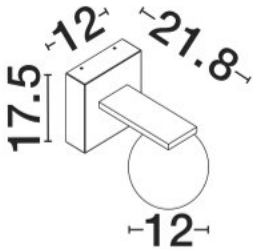

NOVA LUCE

PRODUCT DATASHEET

Version: 001

PRODUCT PHOTOGRAPH

TECHNICAL DRAWING

GENERAL INFORMATION

Product Code	9060243
Collection	Outdoor
Product Category	Wall
Product Family	Oracle
Mounting Location	Wall
Application Environment	Outdoor
Specifications	N/A

DIMENSION & WEIGHT

LxWxH (cm)	L:12 W:21.8 H:17.5 cm
Cut out (cm)	N/A
Weight (Kgr)	0.9

MATERIAL & COLOR

Product Color	Sandy Black
Body Material	Aluminium & Opal Glass

APPLICATION & MOUNTING

Ambient Working Temp.	Max 45 oC
Type of Protection	IP65
Dimmable	No
Type of Dimming	N/A
Mounting type	Surface
Mounting Depth (cm)	N/A
Led Module Replaceable	No
Light Source	LED

Power (Nominal)	9w
Input voltage (Nominal)	220-240Vac
Mains Frequency	50/60Hz

PHOTOMETRICAL DATA

Luminus Flux	425lm
Color Temperature	3000K
Light Color (Designation)	Warm White

WARRANTY

Warranty	3 Years
----------	----------------