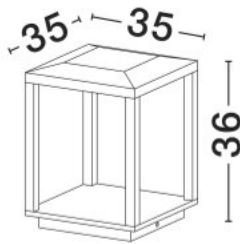

NOVA LUCE

PRODUCT DATASHEET

Version: 001

PRODUCT PHOTOGRAPH

GENERAL INFORMATION

Product Code	9030755
Collection	Outdoor
Product Category	Bollard
Product Family	Prive
Mounting Location	Ground
Application Environment	Outdoor
Specifications	N/A

DIMENSION & WEIGHT

LxWxH (cm)	L:35 W:35 H:36 cm
Cut out (cm)	N/A
Weight (Kgr)	3.7

TECHNICAL DRAWING

MATERIAL & COLOR

Product Color	Sandy Black
Body Material	Aluminium & Glass

APPLICATION & MOUNTING

Ambient Working Temp.	Max 45 oC
Type of Protection	IP65
Dimmable	No
Type of Dimming	N/A
Mounting type	Surface
Mounting Depth (cm)	N/A
Led Module Replaceable	No
Light Source	LED