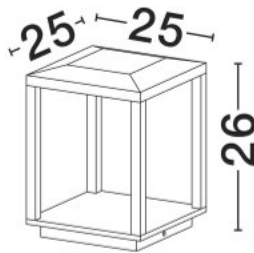

NOVA LUCE

PRODUCT DATASHEET

Version: 001

PRODUCT PHOTOGRAPH

GENERAL INFORMATION

Product Code	9030754
Collection	Outdoor
Product Category	Bollard
Product Family	Prive
Mounting Location	Ground
Application Environment	Outdoor
Specifications	N/A

DIMENSION & WEIGHT

LxWxH (cm)	L:25 W:25 H:26 cm
Cut out (cm)	N/A
Weight (Kgr)	2.4

TECHNICAL DRAWING

MATERIAL & COLOR

Product Color	Sandy Black
Body Material	Aluminium & Glass

APPLICATION & MOUNTING

Ambient Working Temp.	Max 45 oC
Type of Protection	IP65
Dimmable	No
Type of Dimming	N/A
Mounting type	Surface
Mounting Depth (cm)	N/A
Led Module Replaceable	No
Light Source	LED