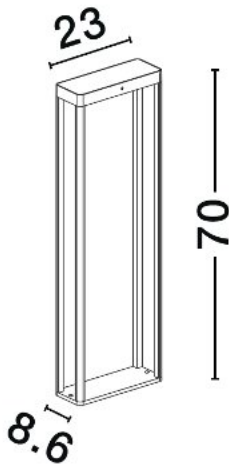

NOVA LUCE

PRODUCT DATASHEET

Version: 001

PRODUCT PHOTOGRAPH

GENERAL INFORMATION

Product Code	9030567
Collection	Decorative
Product Category	Outdoor
Product Family	Berni
Mounting Location	Floor
Application Environment	Outdoor

DIMENSION & WEIGHT

LxWxH (cm)	L: 23 W: 8.6 H: 70
Cut out (cm)	N/A
Weight (gr)	N/A

MATERIAL & COLOR

Product Color	Sandy Black Die-Casting
Body Material	Aluminium & Clear Glass

TECHNICAL DRAWING

APPLICATION & MOUNTING

+30 22620 58 121
+30 22620 56 743

info@novaluce.com
www.novaluce.com

NOVA LUCE

PRODUCT DATASHEET

Version: 001

ELECTRICAL DATA

Power (Nominal)	2W
Input voltage (Nominal)	3.7V
Mains Frequency	N/A

PHOTOMETRICAL DATA