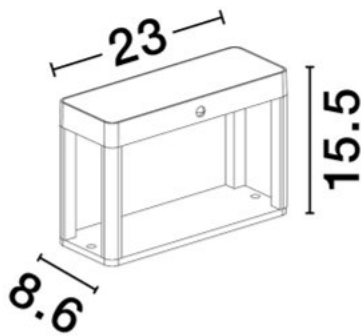

NOVA LUCE

PRODUCT DATASHEET

Version: 001

PRODUCT PHOTOGRAPH

GENERAL INFORMATION

Product Code	9030565
Collection	Outdoor
Product Category	Bollard
Product Family	Berni
Mounting Location	Ground
Application Environment	Outdoor
Specifications	

DIMENSION & WEIGHT

LxWxH (cm)	L: 23 W: 8,6 H: 15,5
Cut out (cm)	N/A
Weight (Kgr)	0.81

TECHNICAL DRAWING

MATERIAL & COLOR

Product Color	Black
Body Material	Aluminium & Glass

APPLICATION & MOUNTING

Ambient Working Temp.	Max 45 oC
Type of Protection	IP65
Dimmable	No
Type of Dimming (Optional)	N/A
Mounting type	Surface
Mounting Depth (cm)	N/A
Led Module Replaceable	No
Light Source	LED