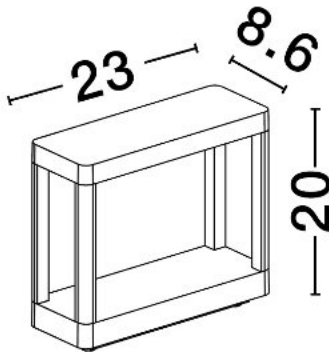

MATERIAL & COLOR

Product Color	Black
Body Material	Aluminium & Glass

APPLICATION & MOUNTING

Ambient Working Temp.	Max 45 oC
Type of Protection	IP65
Dimmable	No
Type of Dimming (Optional)	N/A
Mounting type	Surface
Mounting Depth (cm)	N/A
Led Module Replaceable	No
Light Source	LED

NOVA LUCE S.A

Schimatari Viotias
32009, Greece

+30 22620 58 121
+30 22620 56 743

info@novaluce.com
www.novaluce.com