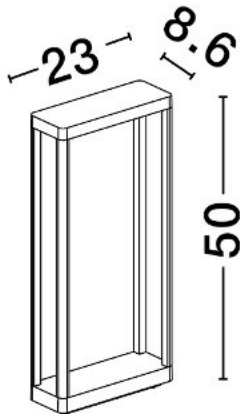

NOVA LUCE

PRODUCT DATASHEET

Version: 001

PRODUCT PHOTOGRAPH

TECHNICAL DRAWING

GENERAL INFORMATION

Product Code	9030590
Collection	Outdoor
Product Category	Bollard
Product Family	Cosmic
Mounting Location	Ground
Application Environment	Outdoor
Specifications	

DIMENSION & WEIGHT

LxWxH (cm)	L: 23 W: 8,6 H: 50
Cut out (cm)	N/A
Weight (Kgr)	1.35

MATERIAL & COLOR

Product Color	Black
Body Material	Aluminium & Glass

APPLICATION & MOUNTING

Ambient Working Temp.	Max 45 oC
Type of Protection	IP65
Dimmable	No
Type of Dimming (Optional)	N/A
Mounting type	Surface
Mounting Depth (cm)	N/A
Led Module Replaceable	No
Light Source	LED