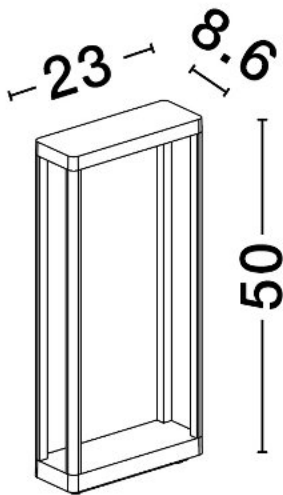

NOVA LUCE

PRODUCT DATASHEET

Version: 001

PRODUCT PHOTOGRAPH

TECHNICAL DRAWING

GENERAL INFORMATION

Product Code	9030591
Collection	Outdoor
Product Category	Bollard
Product Family	Cosmic
Mounting Location	Ground
Application Environment	Outdoor
Specifications	

DIMENSION & WEIGHT

LxWxH (cm)	L: 23 W: 8,6 H: 75
Cut out (cm)	N/A
Weight (Kgr)	1.55

MATERIAL & COLOR

Product Color	Black
Body Material	Aluminium & Glass

APPLICATION & MOUNTING

Ambient Working Temp.	Max 45 oC
Type of Protection	IP65
Dimmable	No
Type of Dimming (Optional)	N/A
Mounting type	Surface
Mounting Depth (cm)	N/A
Led Module Replaceable	No
Light Source	LED