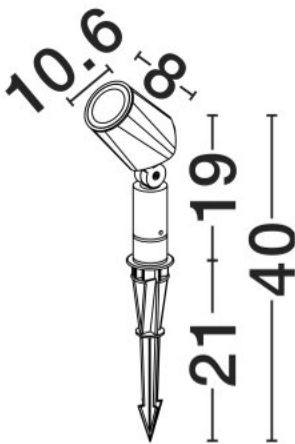

NOVA LUCE

PRODUCT DATASHEET

Version: 001

PRODUCT PHOTOGRAPH

GENERAL INFORMATION

Product Code	9030155
Collection	Outdoor
Product Category	Accent Lighting
Product Family	Spy
Mounting Location	Ground
Application Environment	Outdoor
Specifications	N/A

DIMENSION & WEIGHT

LxWxH (cm)	4 H:19cm (+21 cm spike)
Cut out (cm)	N/A
Weight (Kgr)	0.45

TECHNICAL DRAWING

MATERIAL & COLOR

Product Color	Sandy Black
Body Material	Aluminium & Glass

APPLICATION & MOUNTING

Ambient Working Temp.	Max 45 oC
Type of Protection	IP65
Dimmable	N/A
Type of Dimming	N/A
Mounting type	Surface
Mounting Depth (cm)	N/A
Led Module Replaceable	Yes
Light Source	GU10

Power (Nominal)	10w
Input voltage (Nominal)	220-240Vac
Mains Frequency	50/60Hz

PHOTOMETRICAL DATA

Luminus Flux	N/A
Color Temperature	N/A
Light Color (Designation)	N/A

WARRANTY

Warranty	3 Years
----------	----------------