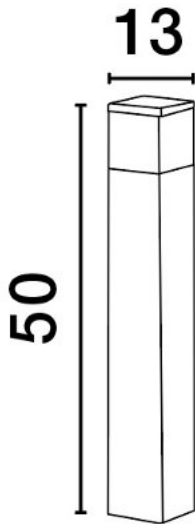

## PRODUCT PHOTOGRAPH

## TECHNICAL DRAWING

## DIMENSION & WEIGHT

LxWxH (cm)	L: 13 W: 13 H: 50
Cut out (cm)	N/A
Weight (Kgr)	1.6