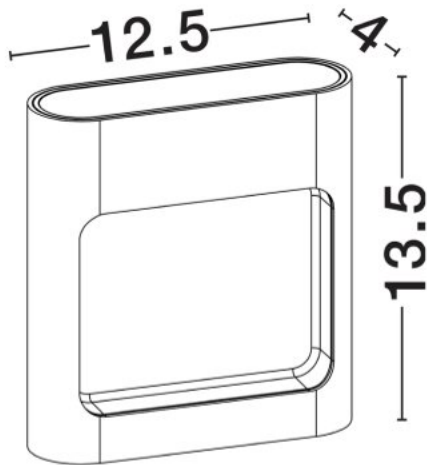

## TECHNICAL DRAWING

## DIMENSION & WEIGHT

LxWxH (cm)	L: 12.5 W: 4 H: 13.5
Cut out (cm)	N/A
Weight (Kgr)	0.4