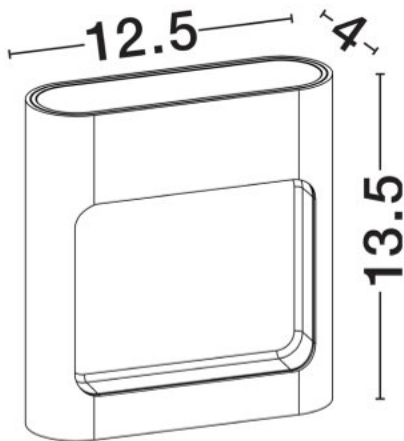

## PRODUCT PHOTOGRAPH

## TECHNICAL DRAWING

## DIMENSION & WEIGHT

LxWxH (cm)	L: 11 W: 8,5 H: 11
Cut out (cm)	N/A
Weight (Kgr)	0.23