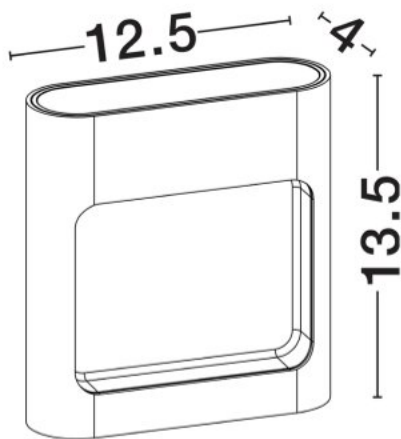

## TECHNICAL DRAWING

## DIMENSION & WEIGHT

LxWxH (cm)	L: 12.5 W: 4 H: 13.5
Cut out (cm)	N/A
Weight (Kgr)	0.4