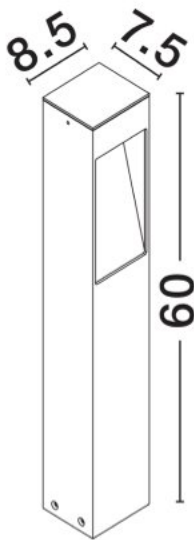

## PRODUCT PHOTOGRAPH

## TECHNICAL DRAWING

## DIMENSION & WEIGHT

LxWxH (cm)	L: 8,5 W: 7,5 H: 60
Cut out (cm)	N/A
Weight (Kgr)	1.857