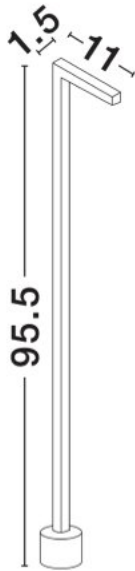

## PRODUCT PHOTOGRAPH

## TECHNICAL DRAWING

## DIMENSION & WEIGHT

LxWxH (cm)	L: 1,5 W: 11 H: 95,5
Cut out (cm)	N/A
Weight (Kgr)	0