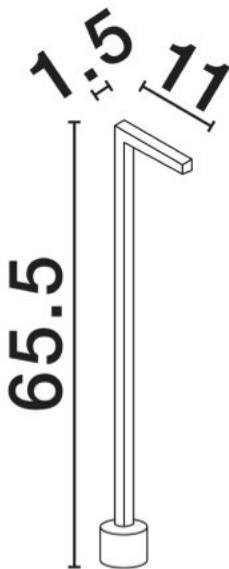

GENERAL INFORMATION

Product Code	9060263
Collection	Outdoor
Product Category	Bollard
Product Family	Pipe
Mounting Location	Ground
Application Environment	Outdoor
Specifications	Antisalt Protection

DIMENSION & WEIGHT

LxWxH (cm)	L: 1,5 W: 11 H: 65,5
Cut out (cm)	N/A
Weight (Kgr)	0

MATERIAL & COLOR

Product Color	Black
Body Material	Aluminium & Metal

APPLICATION & MOUNTING

Ambient Working Temp.	Max 45 oC
Type of Protection	IP65
Dimmable	No
Type of Dimming (Optional)	N/A
Mounting type	Surface
Mounting Depth (cm)	N/A
Led Module Replaceable	No
Light Source	LED

NOVA LUCE S.A

Schimatari Viotias
32009, Greece

+30 22620 58 121
+30 22620 56 743

info@novaluce.com
www.novaluce.com