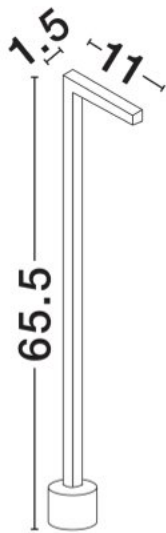

## PRODUCT PHOTOGRAPH

## TECHNICAL DRAWING

## DIMENSION & WEIGHT

LxWxH (cm)	L: 1,5 W: 11 H: 65,5
Cut out (cm)	N/A
Weight (Kgr)	0