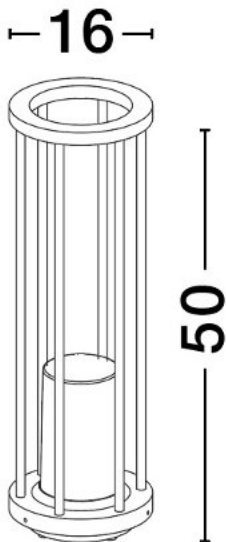

## PRODUCT PHOTOGRAPH

## TECHNICAL DRAWING

## DIMENSION & WEIGHT

LxWxH (cm)	D: 16 H: 50
Cut out (cm)	N/A
Weight (Kgr)	1.25