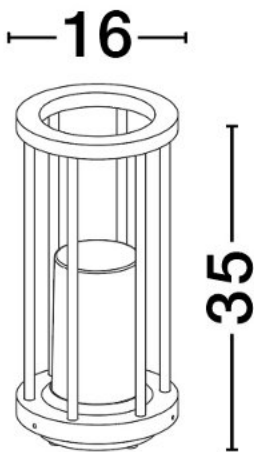

NOVA LUCE

PRODUCT DATASHEET

Version: 001

PRODUCT PHOTOGRAPH

TECHNICAL DRAWING

GENERAL INFORMATION

Product Code	9030628
Collection	Outdoor
Product Category	Floor
Product Family	Elysium
Mounting Location	Ground
Application Environment	Outdoor
Specifications	

DIMENSION & WEIGHT

LxWxH (cm)	D: 16 H: 35
Cut out (cm)	N/A
Weight (Kgr)	1.06

MATERIAL & COLOR

Product Color	Black
Body Material	Aluminium & Pc

APPLICATION & MOUNTING

Ambient Working Temp.	Max 45 oC
Type of Protection	IP65
Dimmable	Depends on the lamp
Type of Dimming (Optional)	Depends on the lamp
Mounting type	Surface
Mounting Depth (cm)	N/A
Led Module Replaceable	Yes
Light Source	LED E27

Power (Nominal)	12 W
Input voltage (Nominal)	220-240Vac
Mains Frequency	50/60Hz

PHOTOMETRICAL DATA

Luminous Flux	Depends on the lamp
Color Temperature	Depends on the lamp
Light Color (Designation)	Depends on the lamp