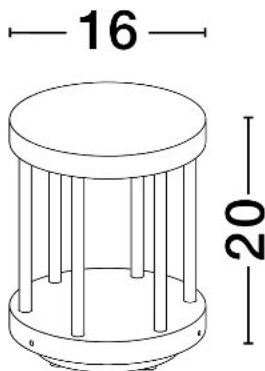

NOVA LUCE

PRODUCT DATASHEET

Version: 001

PRODUCT PHOTOGRAPH

TECHNICAL DRAWING

GENERAL INFORMATION

Product Code	9030586
Collection	Outdoor
Product Category	Bollard
Product Family	Nereu
Mounting Location	Ground
Application Environment	Outdoor
Specifications	

DIMENSION & WEIGHT

LxWxH (cm)	D: 16 H: 20
Cut out (cm)	N/A
Weight (Kgr)	1.03

MATERIAL & COLOR

Product Color	Black
Body Material	Aluminium & Glass

APPLICATION & MOUNTING

Ambient Working Temp.	Max 45 oC
Type of Protection	IP65
Dimmable	No
Type of Dimming (Optional)	N/A
Mounting type	Surface
Mounting Depth (cm)	N/A
Led Module Replaceable	No
Light Source	LED

Power (Nominal)	8 W
Input voltage (Nominal)	220-240Vac
Mains Frequency	50/60Hz

PHOTOMETRICAL DATA

Luminous Flux	428 lm
Color Temperature	3000 K
Light Color (Designation)	Warm White

WARRANTY

Warranty	3 Years
----------	----------------