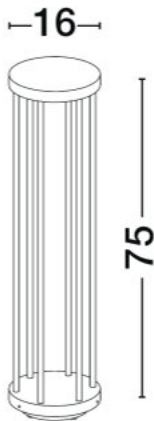

## PRODUCT PHOTOGRAPH

## TECHNICAL DRAWING

## DIMENSION & WEIGHT

LxWxH (cm)	D: 16 H: 75
Cut out (cm)	N/A
Weight (Kgr)	N/A