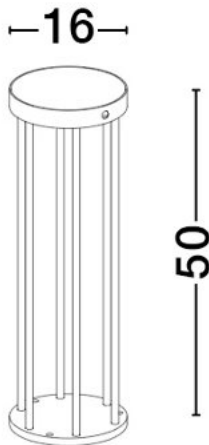

NOVA LUCE

PRODUCT DATASHEET

Version: 001

PRODUCT PHOTOGRAPH

TECHNICAL DRAWING

GENERAL INFORMATION

Product Code	9030582
Collection	Outdoor
Product Category	Bollard
Product Family	Aigo
Mounting Location	Ground
Application Environment	Outdoor
Specifications	Solar with light sensor

DIMENSION & WEIGHT

LxWxH (cm)	D: 16 H: 50
Cut out (cm)	N/A
Weight (Kgr)	1.17

MATERIAL & COLOR

Product Color	Black
Body Material	Aluminium & Glass

APPLICATION & MOUNTING

Ambient Working Temp.	Max 45 oC
Type of Protection	IP65
Dimmable	No
Type of Dimming (Optional)	N/A
Mounting type	Surface
Mounting Depth (cm)	N/A
Led Module Replaceable	No
Light Source	LED

Power (Nominal)	1,7 W
Input voltage (Nominal)	220-240Vac
Mains Frequency	50/60Hz

PHOTOMETRICAL DATA

Luminus Flux	107 lm
Color Temperature	3000 K
Light Color (Designation)	Warm White

WARRANTY

Warranty	3 Years
----------	----------------