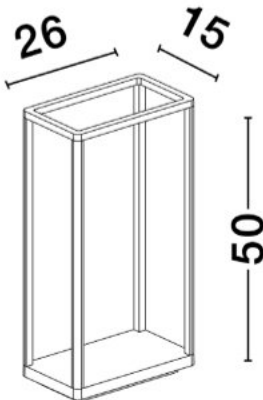

NOVA LUCE

PRODUCT DATASHEET

Version: 001

PRODUCT PHOTOGRAPH

TECHNICAL DRAWING

GENERAL INFORMATION

Product Code	9030571
Collection	Outdoor
Product Category	Bollard
Product Family	Vel
Mounting Location	Ground
Application Environment	Outdoor
Specifications	

DIMENSION & WEIGHT

LxWxH (cm)	L: 15 W: 12,5 H: 26
Cut out (cm)	N/A
Weight (Kgr)	1.55

MATERIAL & COLOR

Product Color	Black
Body Material	Aluminium & Pc

APPLICATION & MOUNTING

Ambient Working Temp.	Max 45 oC
Type of Protection	IP65
Dimmable	No
Type of Dimming (Optional)	N/A
Mounting type	Surface
Mounting Depth (cm)	N/A
Led Module Replaceable	No
Light Source	LED