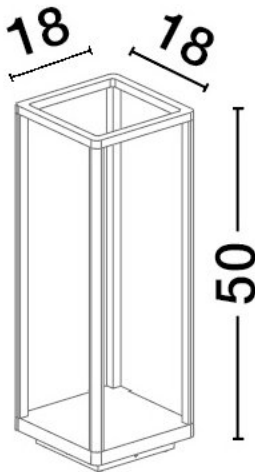

NOVA LUCE

PRODUCT DATASHEET

Version: 001

PRODUCT PHOTOGRAPH

TECHNICAL DRAWING

GENERAL INFORMATION

Product Code	9030569
Collection	Outdoor
Product Category	Bollard
Product Family	Misti
Mounting Location	Ground
Application Environment	Outdoor
Specifications	

DIMENSION & WEIGHT

LxWxH (cm)	L: 18 W: 18 H: 50
Cut out (cm)	N/A
Weight (Kgr)	1.48

MATERIAL & COLOR

Product Color	Black
Body Material	Aluminium & Pc

APPLICATION & MOUNTING

Ambient Working Temp.	Max 45 oC
Type of Protection	IP65
Dimmable	No
Type of Dimming (Optional)	N/A
Mounting type	Surface
Mounting Depth (cm)	N/A
Led Module Replaceable	No
Light Source	LED